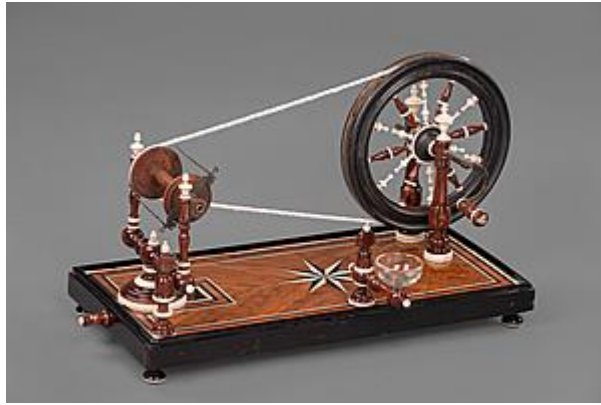

B U R Z I O .

PIETRO PIFFETTI (1701 - 1777)

A RARE KINGWOOD, MOTHER OF PEARL, EBONY AND IVORY SPINNING WHEEL.

CIRCA: XVIII
C.